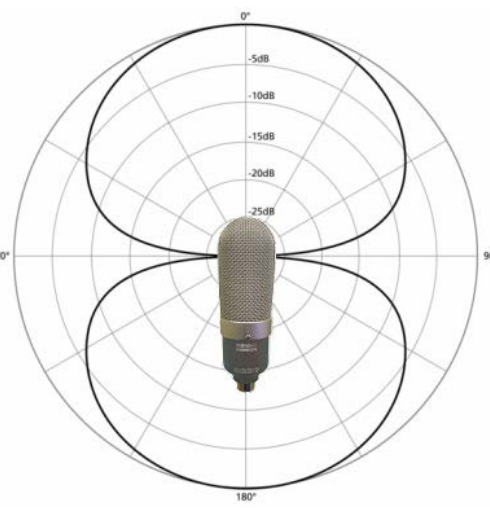

VIDEO MICCS

RODE
Blimp Windshield with Suspension System

SHOTGUN MICS

DEADCATS

Shotgun vs Lav (Lavalier Lapel)

WHICH MIC?

Omnidirectional

Unidirectional (Cardioid)

Bi-directional (Figure 8)

Omni-Directional - All Directions

Uni-Directional - One Direction

WHICH MIC?

WHICH MIC?

Shotgun

Is a highly directional mic

Uni-Directional

A unidirectional (cardioid) mic is used as a vocal or speech mic

Bi-Directional

Zoom Handy Recorder

Stereo recording for music and ambient noise

ZOOM REC

Camera Slider

Adding movement to your shot = higher production value