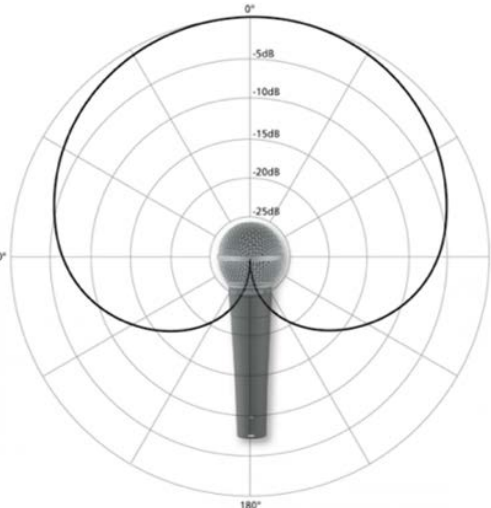

Bi-directional (Figure 8)

Omni-Directional - All Directions

Uni-Directional - One Direction

WHICH MIC?

WHICH MIC?

Shotgun

Is a highly directional mic

Uni-Directional

A unidirectional (cardioid) mic is used as a vocal or speech mic

Bi-Directional

Zoom Handy Recorder

Stereo recording for music and ambient noise

ZOOM REC

Camera Slider

Adding movement to your shot = higher production value