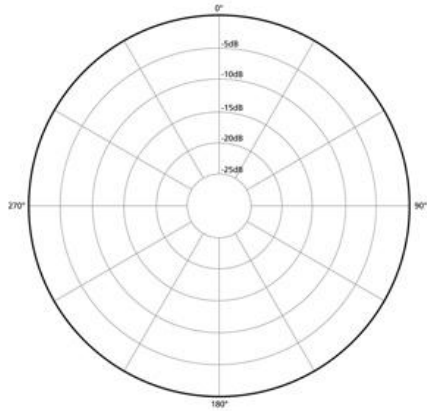

Omnidirectional