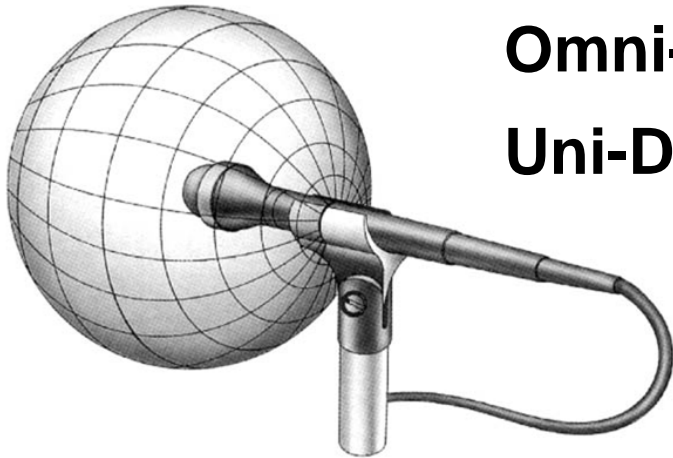

VIDEO MICCS

RODE
Blimp Windshield with Suspension System

SHOTGUN MICS

DEADCATS

Shotgun vs Lav (Lavalier Lapel)

WHICH MIC?

Omnidirectional

Unidirectional (Cardioid)

Bi-directional (Figure 8)

Omni-Directional - All Directions

Uni-Directional - One Direction

WHICH MIC?

WHICH MIC?

Shotgun

Is a highly directional mic

Uni-Directional

A unidirectional (cardioid) mic is used as a vocal or speech mic

Bi-Directional

Zoom Handy Recorder

Stereo recording for music and ambient noise

ZOOM REC

Camera Slider

Adding movement to your shot = higher production value